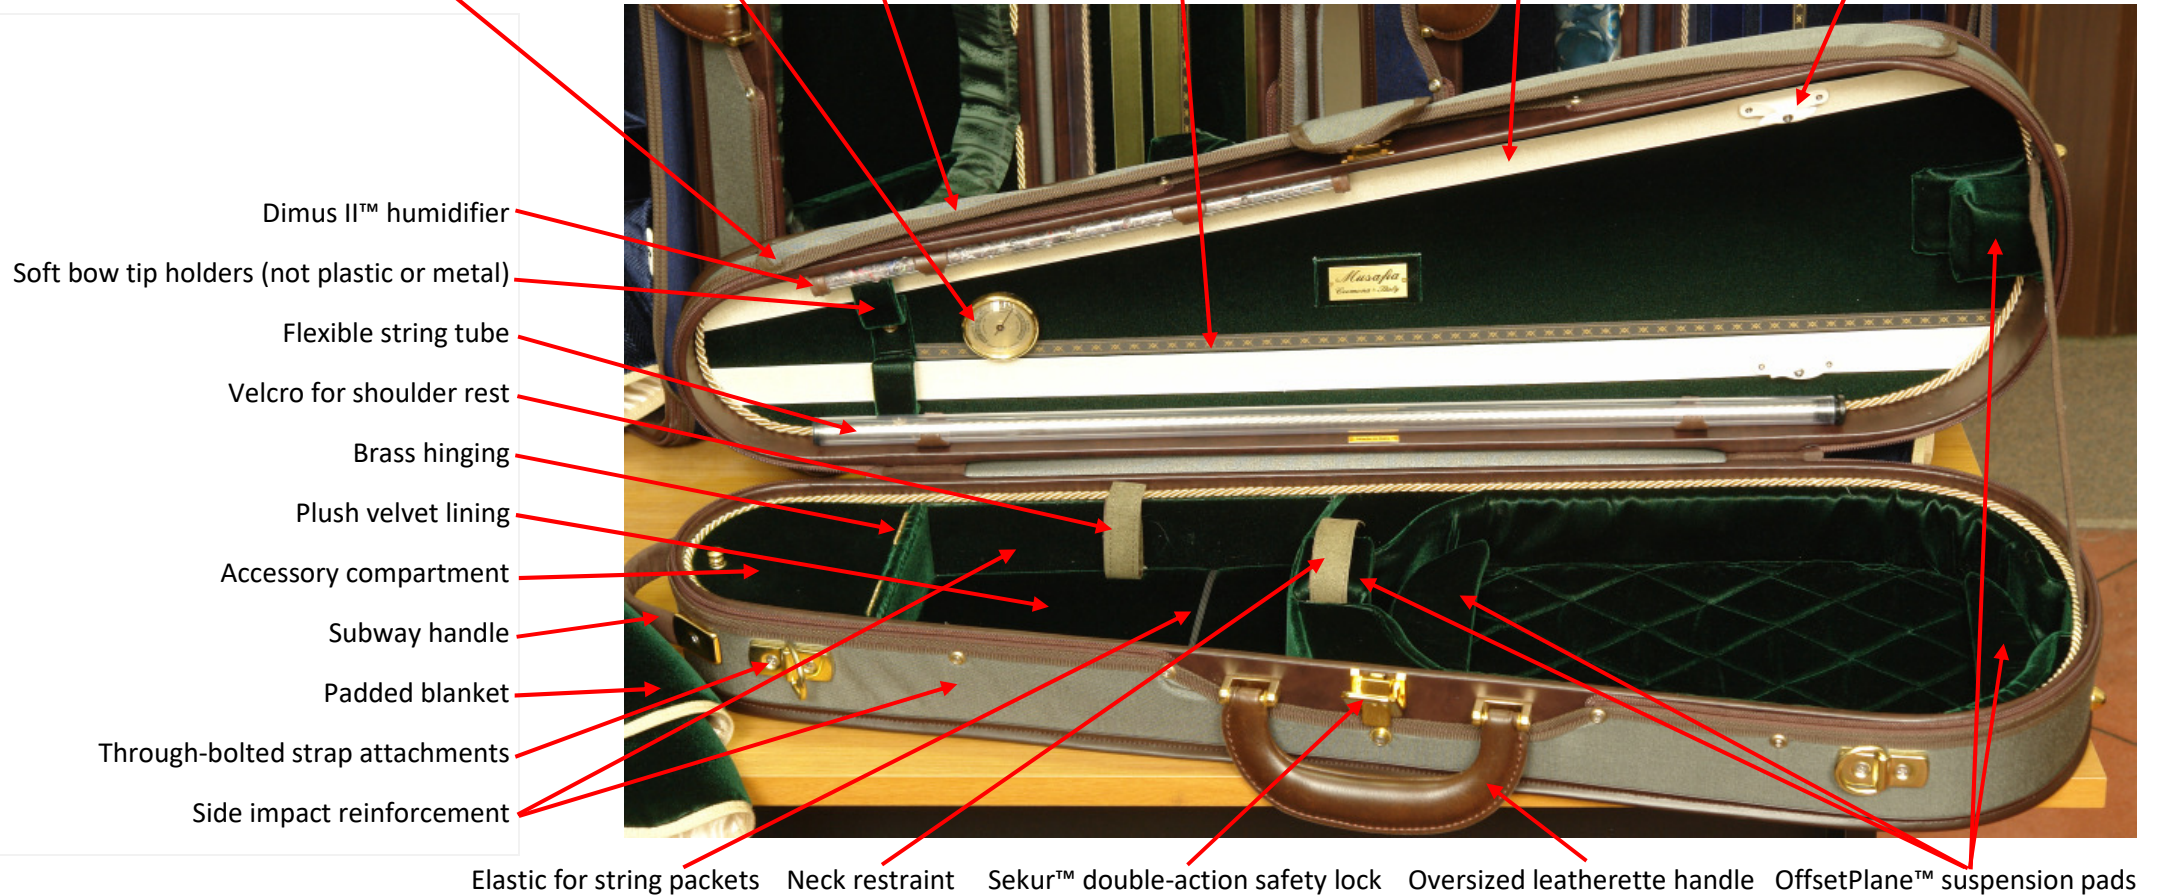

## TECHNICAL FEATURES: LUXURY CLASSIC Dart Violin Case – model S3011 - 8/2020

Replaceable cover w/music pouch    Calibrated hygrometer    Full-length rain flap    Photo retaining ribbon    Rosin-resistant bow ribbons    SoftTouch™ patented bow spinners

**Not shown: set of two carrying straps for normal and back-pack use, pencil holders, through-bolted back-pack attachment, padded underside.**

SHELL DIMENSIONS: 80 x 23.5 x 13cm    GUARANTEED WEIGHT +/- 5%: 2.3 Kg./ 5.0 lbs.    ACCESSORY COMPARTMENT CAPACITY: 550 cm<sup>3</sup>

CONTENT LIMITATIONS: Max violin body length: 36.0cm    Max violin body width: 20.8cm    Max bow length: all violin bows accommodated