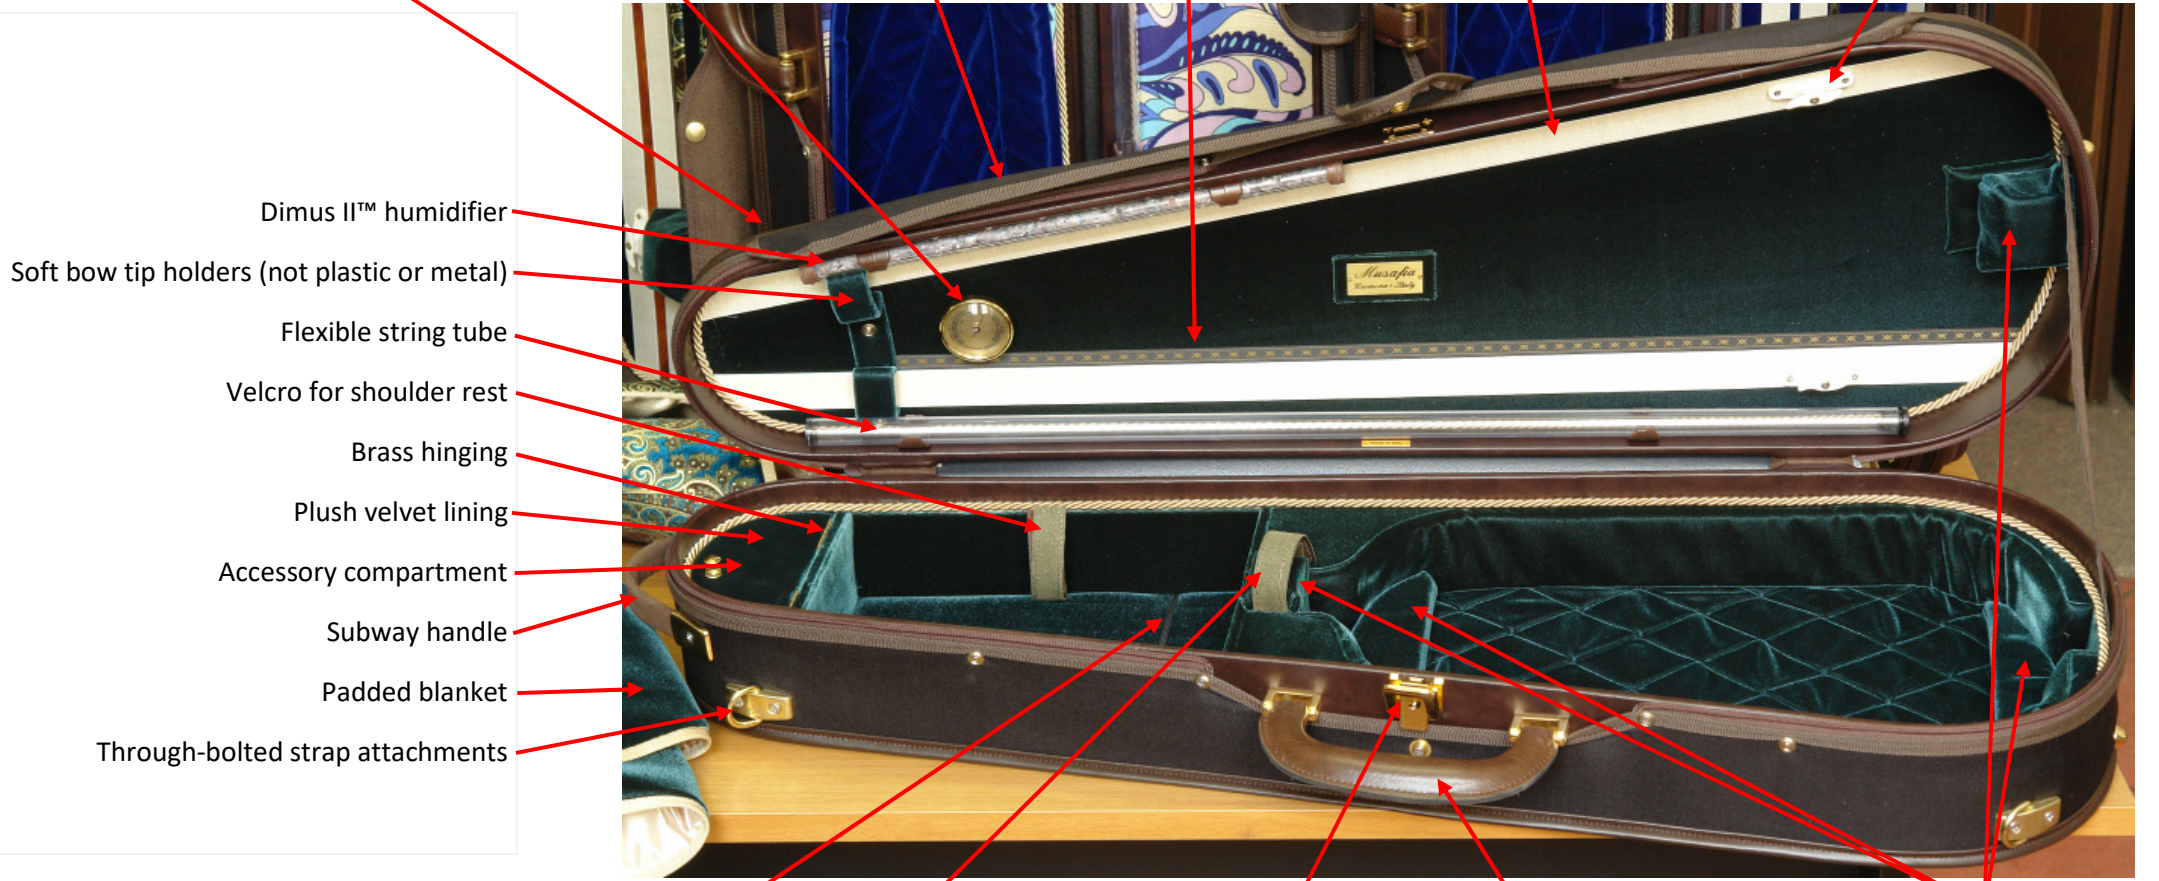

## TECHNICAL FEATURES: LUXURY CLASSIC Dart Viola Case – model S3021 - 8/2020

Replaceable cover w/music pouch    Calibrated hygrometer    Full-length rain flap    Photo retaining ribbon    Rosin-resistant bow ribbons    SoftTouch™ patented bow spinners

Elastic for string packets    Neck restraint    Sekur™ double-action safety lock    Oversized leatherette handle    OffsetPlane™ suspension pads

**Not shown: set of two carrying straps for normal and back-pack use, pencil holders, through-bolted back-pack attachment, padded underside.**

SHELL DIMENSIONS: 85 x 28 x 14cm    GUARANTEED WEIGHT +/- 5%: 2.8 Kg./ 6.2 lbs.    ACCESSORY COMPARTMENT CAPACITY: circa 550 cm<sup>3</sup>

CONTENT LIMITATIONS: Max viola body length: 43.0cm    Max viola body width: 27.0cm    Max bow length: all viola bows accommodated