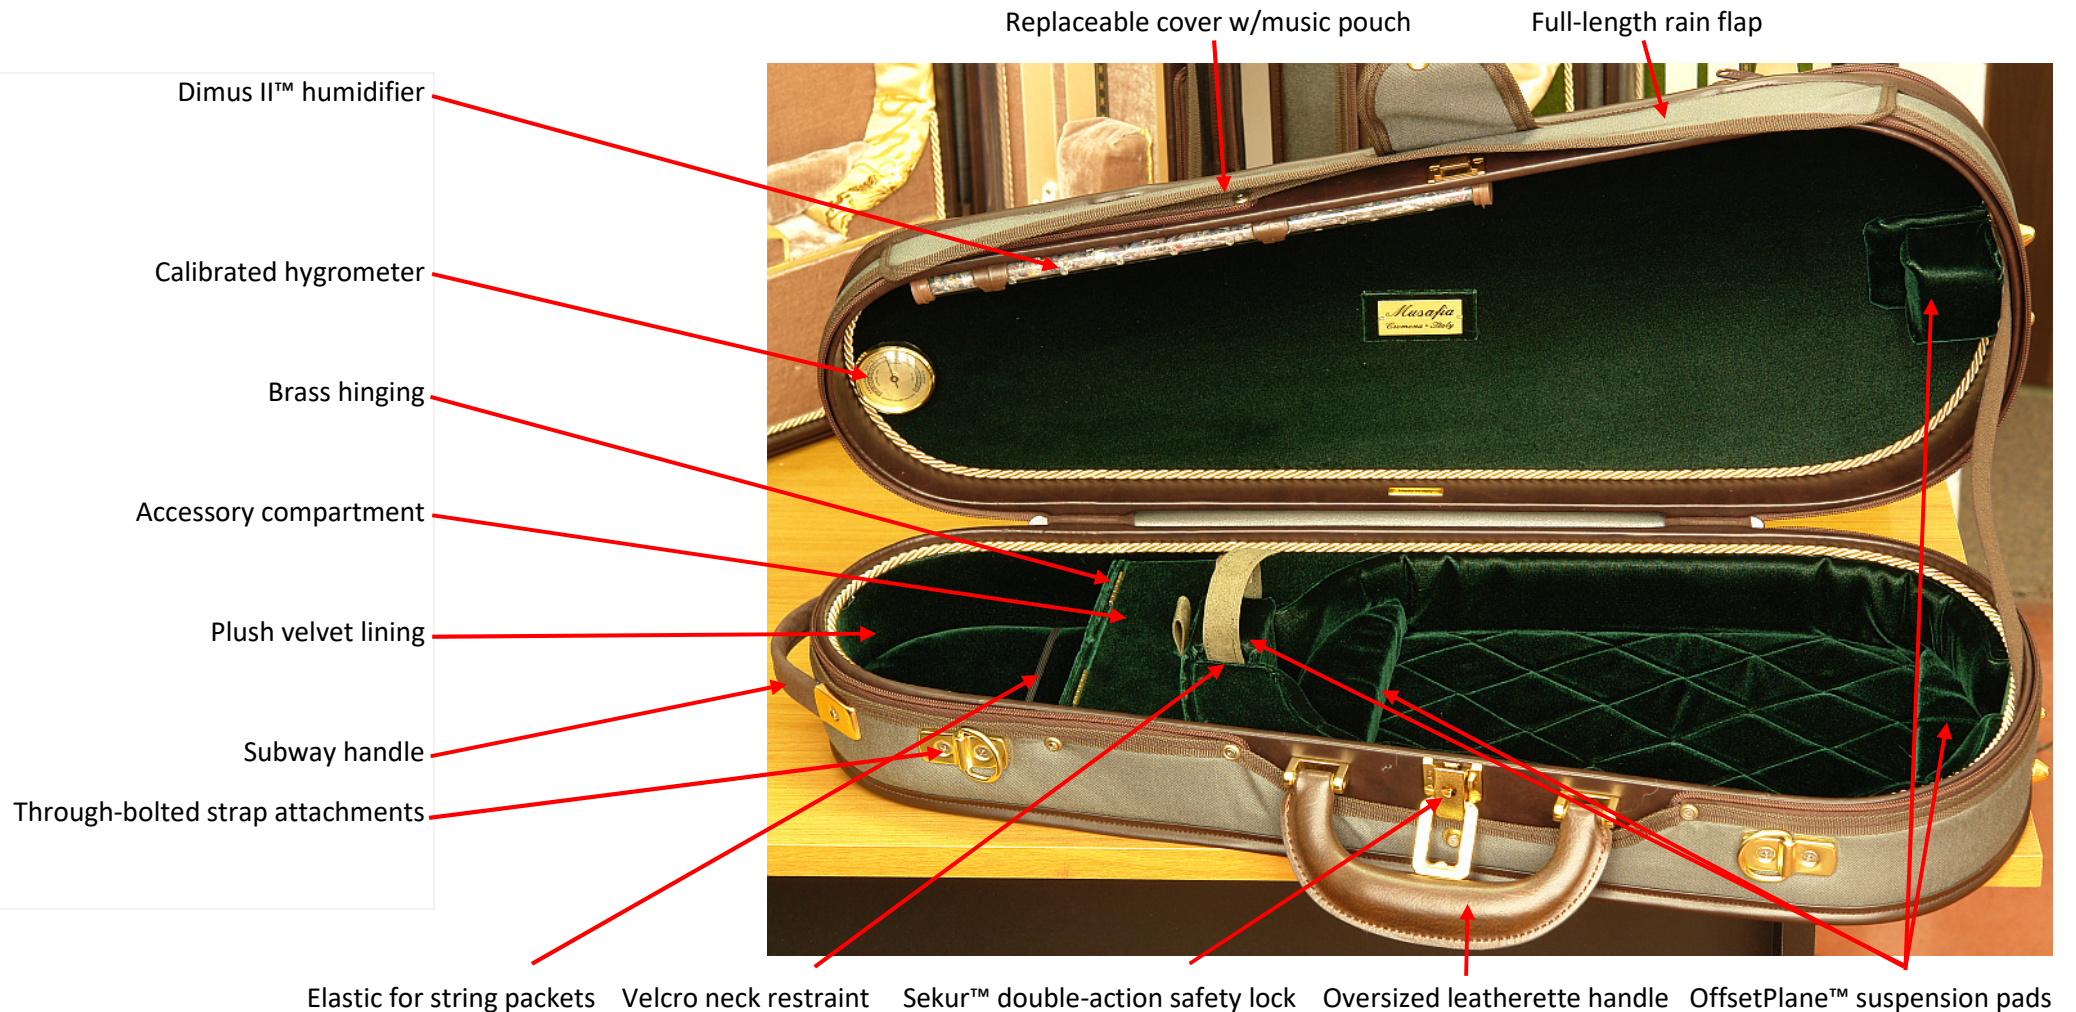

TECHNICAL FEATURES: LUXURY CLASSIC VERSATUS Dart Violin Case – model SV3011 - 2/2020

Not shown: set of two carrying straps for normal and back-pack use, pencil holders, through-bolted back-pack attachment, EnCase™ protection, padded underside.

SHELL DIMENSIONS: 65 x 25 x 13cm GUARANTEED WEIGHT +/- 5%: 2.1 Kg./ 4.6 lbs. ACCESSORY COMPARTMENT CAPACITY: 390 cm³

CONTENT LIMITATIONS: Max violin body length: 36.0cm Max violin body width: 20.8cm No bow accommodation (*accommodation optional for baroque bows up to 60,5cm in length*)