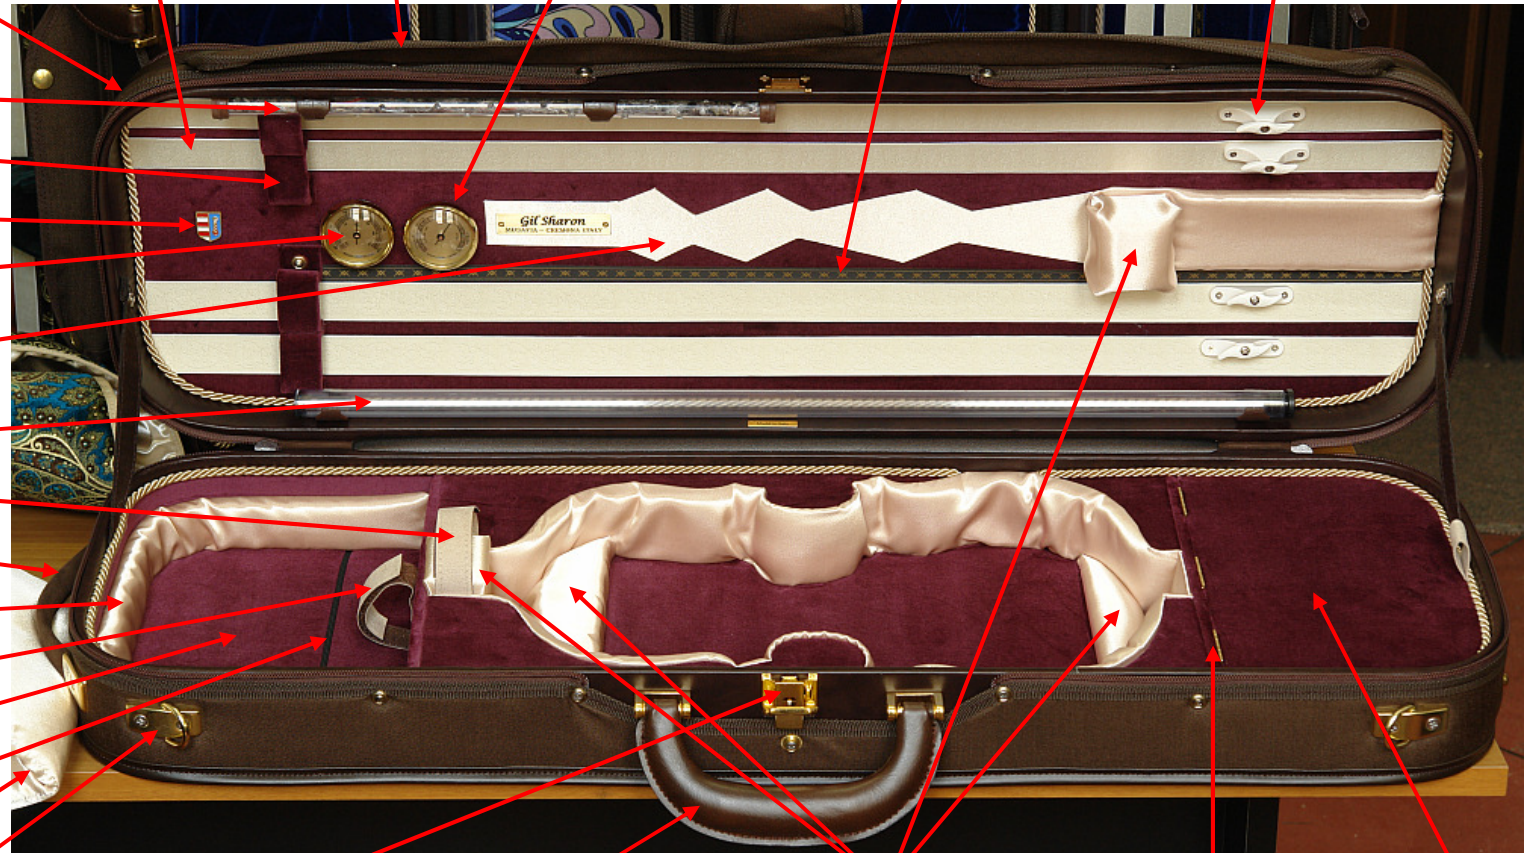

Satin lining

Shoulder rest restraint

Cotton velvet lining

Elastic for string packets

Padded satin pillow blanket

Through-bolted strap attachments

Case shell enhanced with

Sekur™ double-action safety lock

Oversized leather handle

OffsetPlane™ suspension pads

Brass hinging

Large accessory compartment

**Not shown: Thermal insulation, set of two carrying straps for normal and back-pack use, pencil holders, through-bolted back-pack attachment, padded underside.**

SHELL DIMENSIONS: 80 x 23.5 x 13cm    GUARANTEED WEIGHT +/- 5%: 2.8 Kg./ 6.2 lbs.    ACCESSORY COMPARTMENT CAPACITY: 1,350 cm<sup>3</sup>    WATERPROOFING: Standard IP-64

CONTENT LIMITATIONS: Max violin body length: 36.0cm    Max violin body width: 20.8cm    Max bow length: all violin bows accommodated