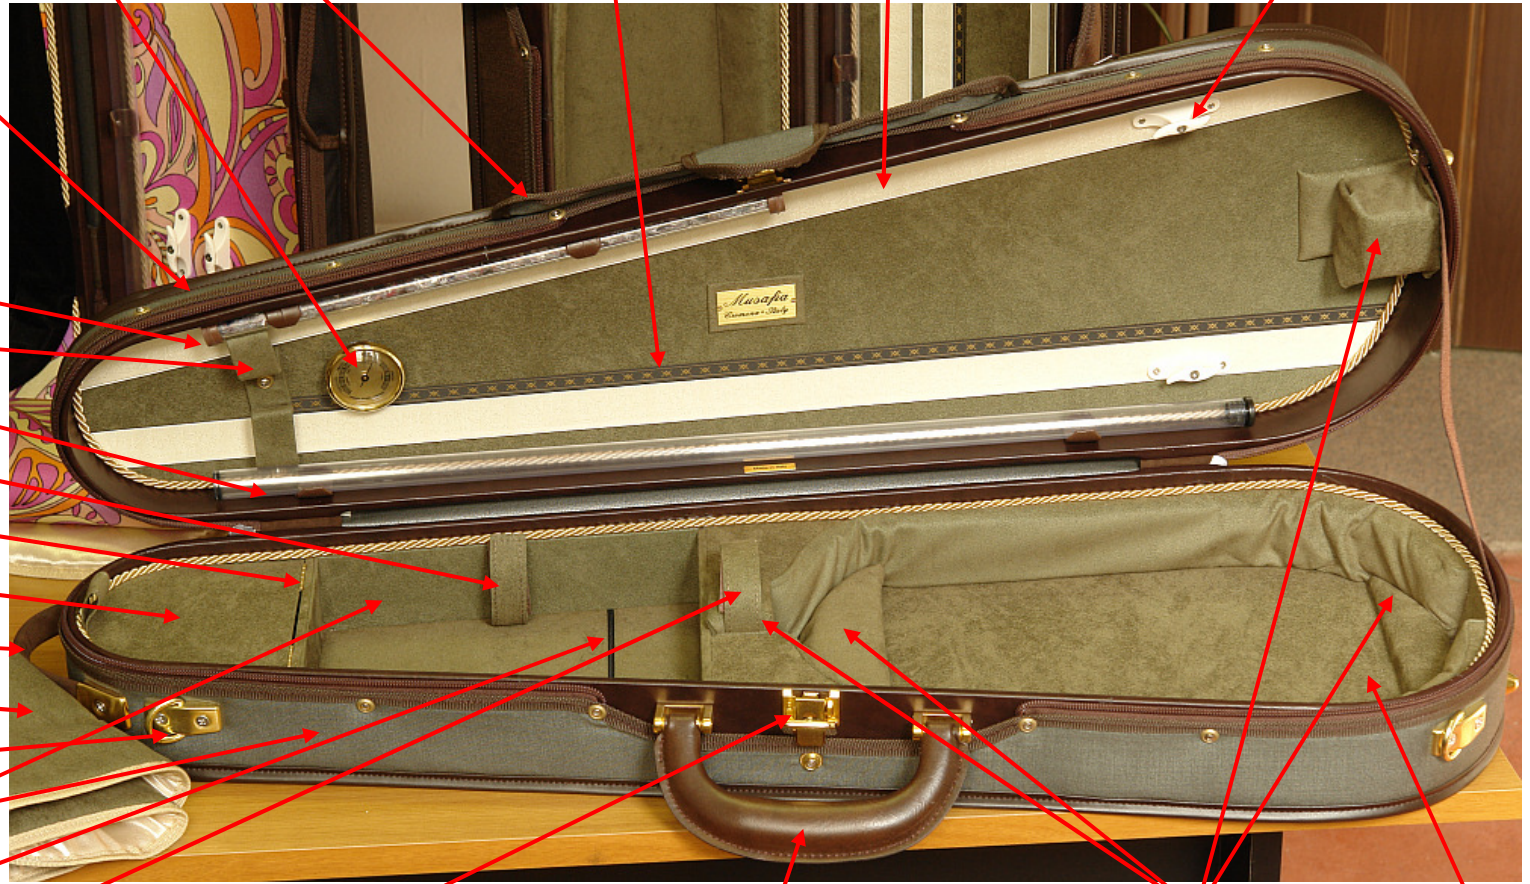

TECHNICAL FEATURES: SUPERLEGGERO ROYALE Dart Violin Case – model S2011R - 11/2021

Replaceable cover w/music-iPad pouch Calibrated hygrometer Full-length rainflap Photo retaining ribbon Rosin-resistant bow ribbons SoftTouch™ patented bow spinners

Case shell enhanced with
Kevlar®

Dimus II humidifier

Soft bow tip holders (not plastic or metal)

Flexible string tube

Velcro for shoulder rest

Brass hinging

Accessory compartment

Subway handle

Padded blanket

Through-bolted strap attachments

Side impact reinforcement

Elastic for string packets Neck restraint Sekur™ double-action safety lock Oversized leather handle OffsetPlane™ suspension pads Royale lining

Not shown: set of two carrying straps for normal and back-pack use, pencil holders, through-bolted back-pack attachment, padded underside.

SHELL DIMENSIONS: 80 x 23.5 x 13cm GUARANTEED WEIGHT +/- 5%: 2.3 Kg./ 5.0 lbs. ACCESSORY COMPARTMENT CAPACITY: 550 cm³ WATERPROOFING: Standard IP-64