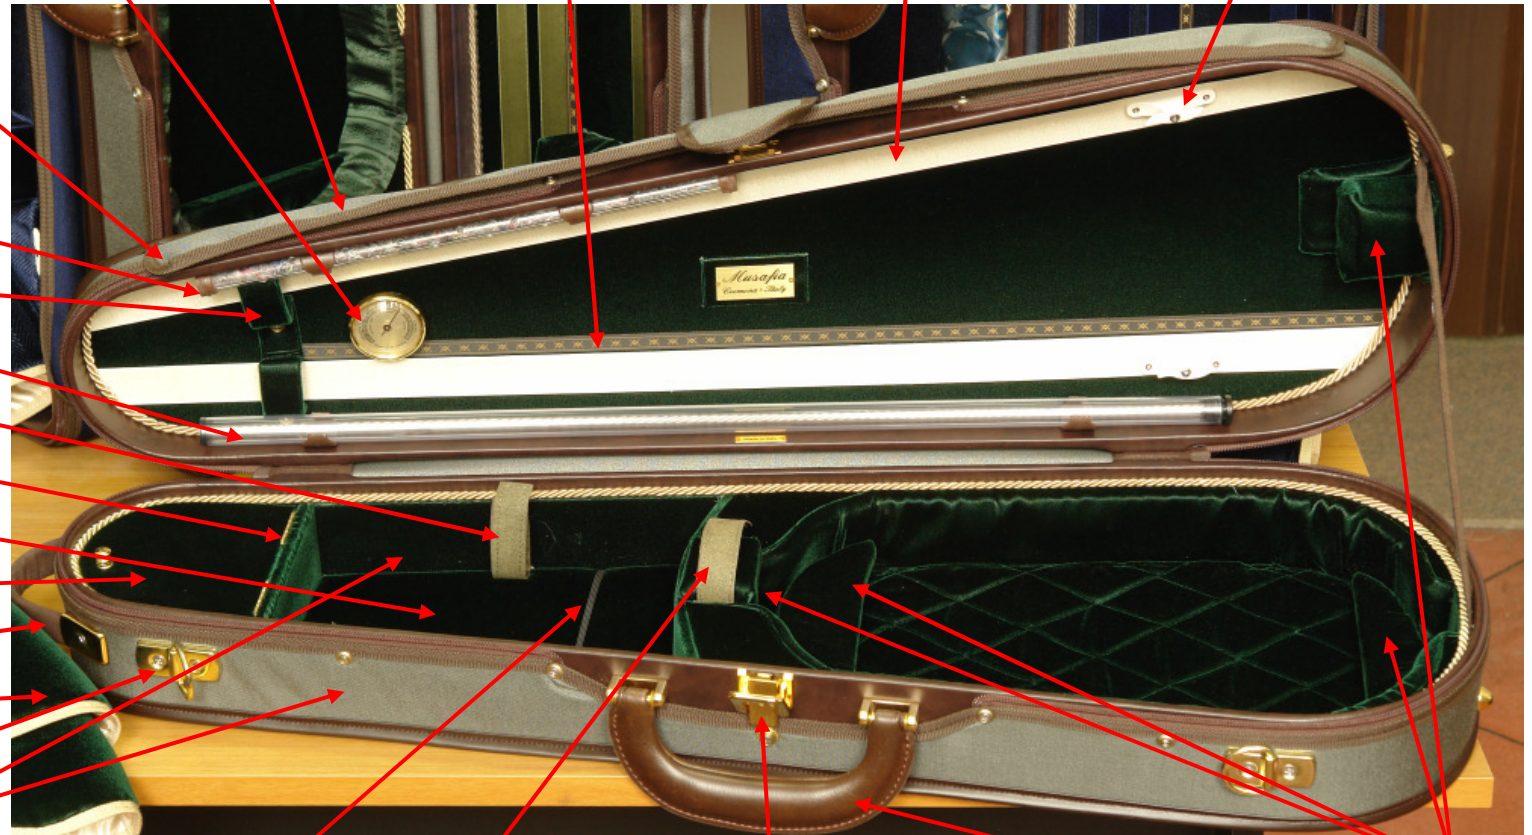

Case shell enhanced with
Kevlar®

Dimus II™ humidifier

Soft bow tip holders (not plastic or metal)

Flexible string tube

Velcro for shoulder rest

Brass hinging

Plush velvet lining

Accessory compartment

Subway handle

Padded blanket

Through-bolted strap attachments

Side impact reinforcement

Elastic for string packets

Neck restraint

Sekur™ double-action safety lock

Oversized leather handle

OffsetPlane™
suspension pads

Not shown: set of two carrying straps for normal and back-pack use, pencil holders, through-bolted back-pack attachment, padded underside.

SHELL DIMENSIONS: 80 x 23.5 x 13cm GUARANTEED WEIGHT +/- 5%: 2.3 Kg./ 5.0 lbs. ACCESSORY COMPARTMENT CAPACITY: 550 cm³

CONTENT LIMITATIONS: Max violin body length: 36.0cm Max violin body width: 20.8cm Max bow length: all violin bows accommodated