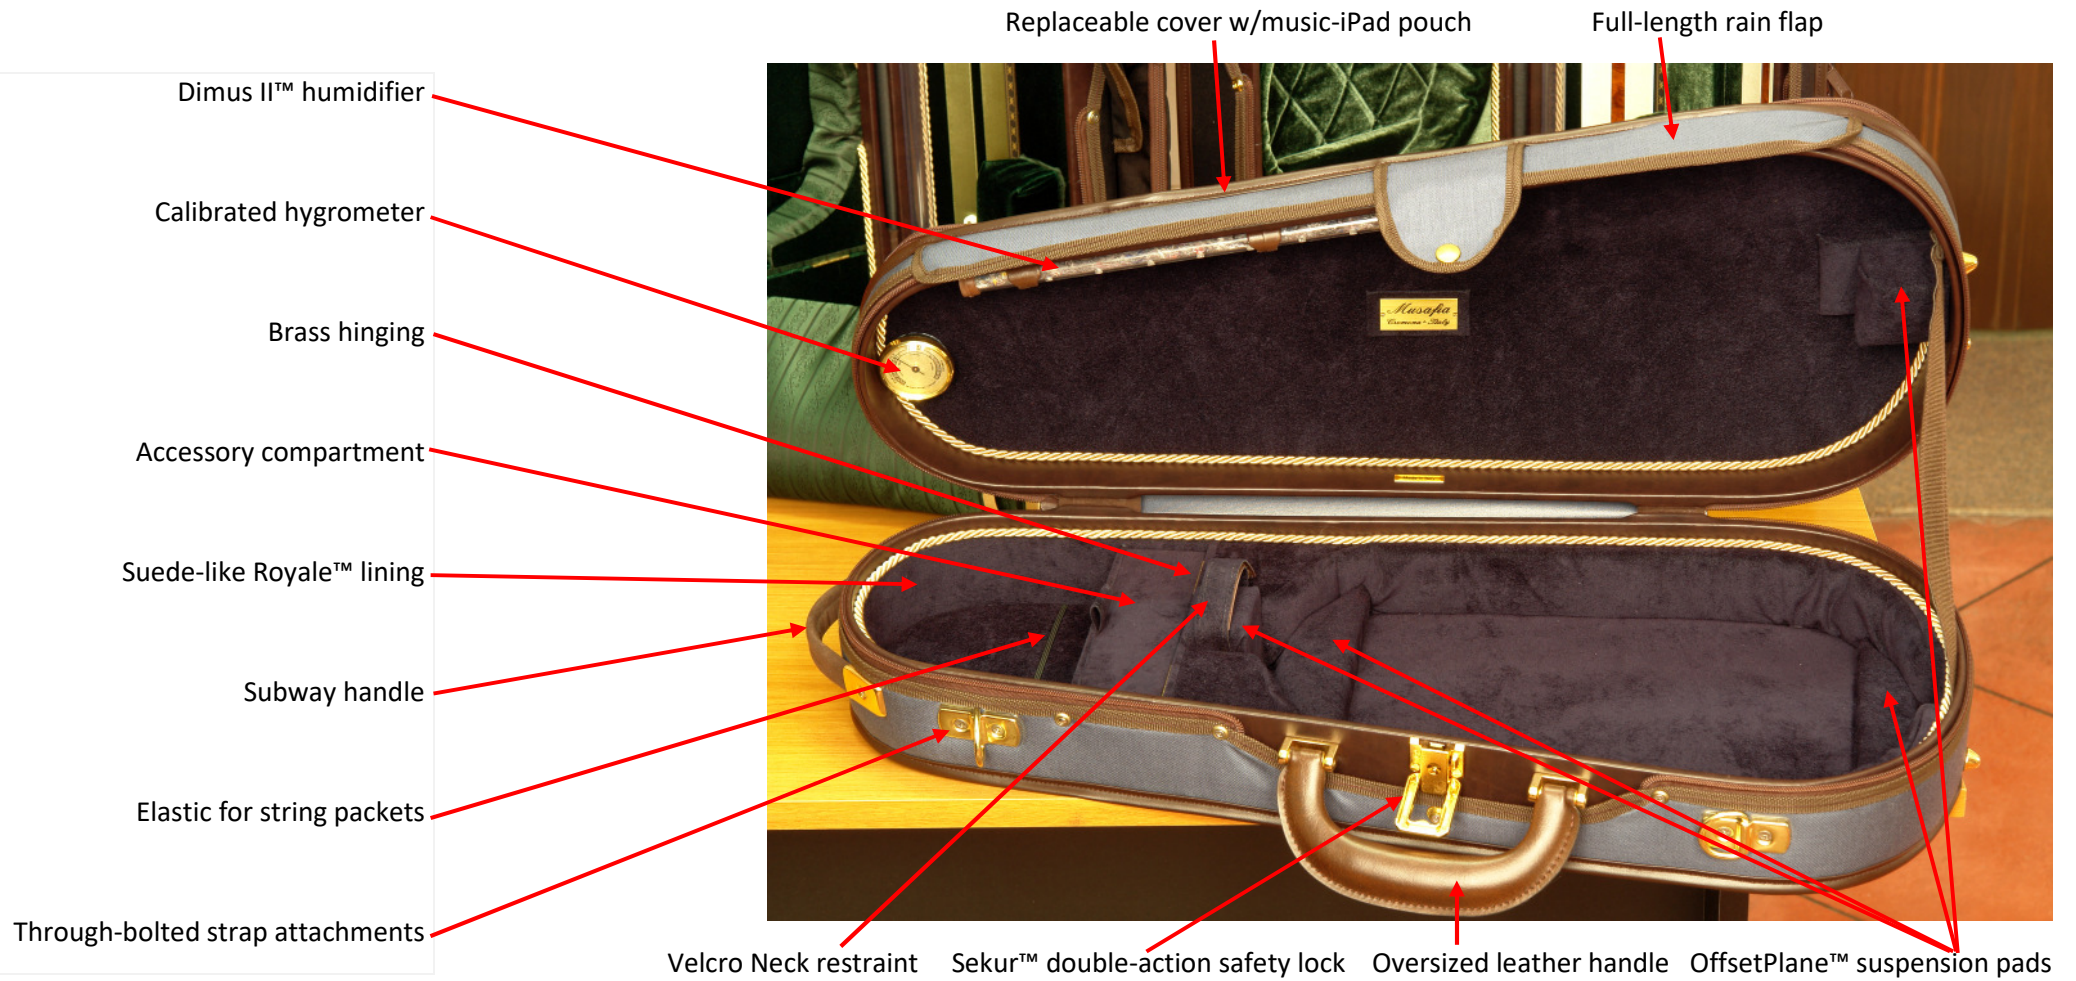

**TECHNICAL FEATURES: SUPERLEGGERO ROYALE VERSATUS Dart Violin Case – model SV2011R - 11/2021**

Case shell enhanced with **Kevlar**®

**Not shown: set of two carrying straps for normal and back-pack use, pencil holders, through-bolted back-pack attachment, EnCase™ protection, padded underside.**

SHELL DIMENSIONS: 65 x 25 x 13cm    GUARANTEED WEIGHT +/- 5%: 2.1 Kg./ 4.6 lbs.    ACCESSORY COMPARTMENT CAPACITY: 345 cm<sup>3</sup>    WATERPROOFING: Standard IP-64

CONTENT LIMITATIONS: Max violin body length: 36.0cm    Max violin body width: 20.8cm    No bow accommodation (*accommodation optional for baroque bows up to 60.5cm in length*)