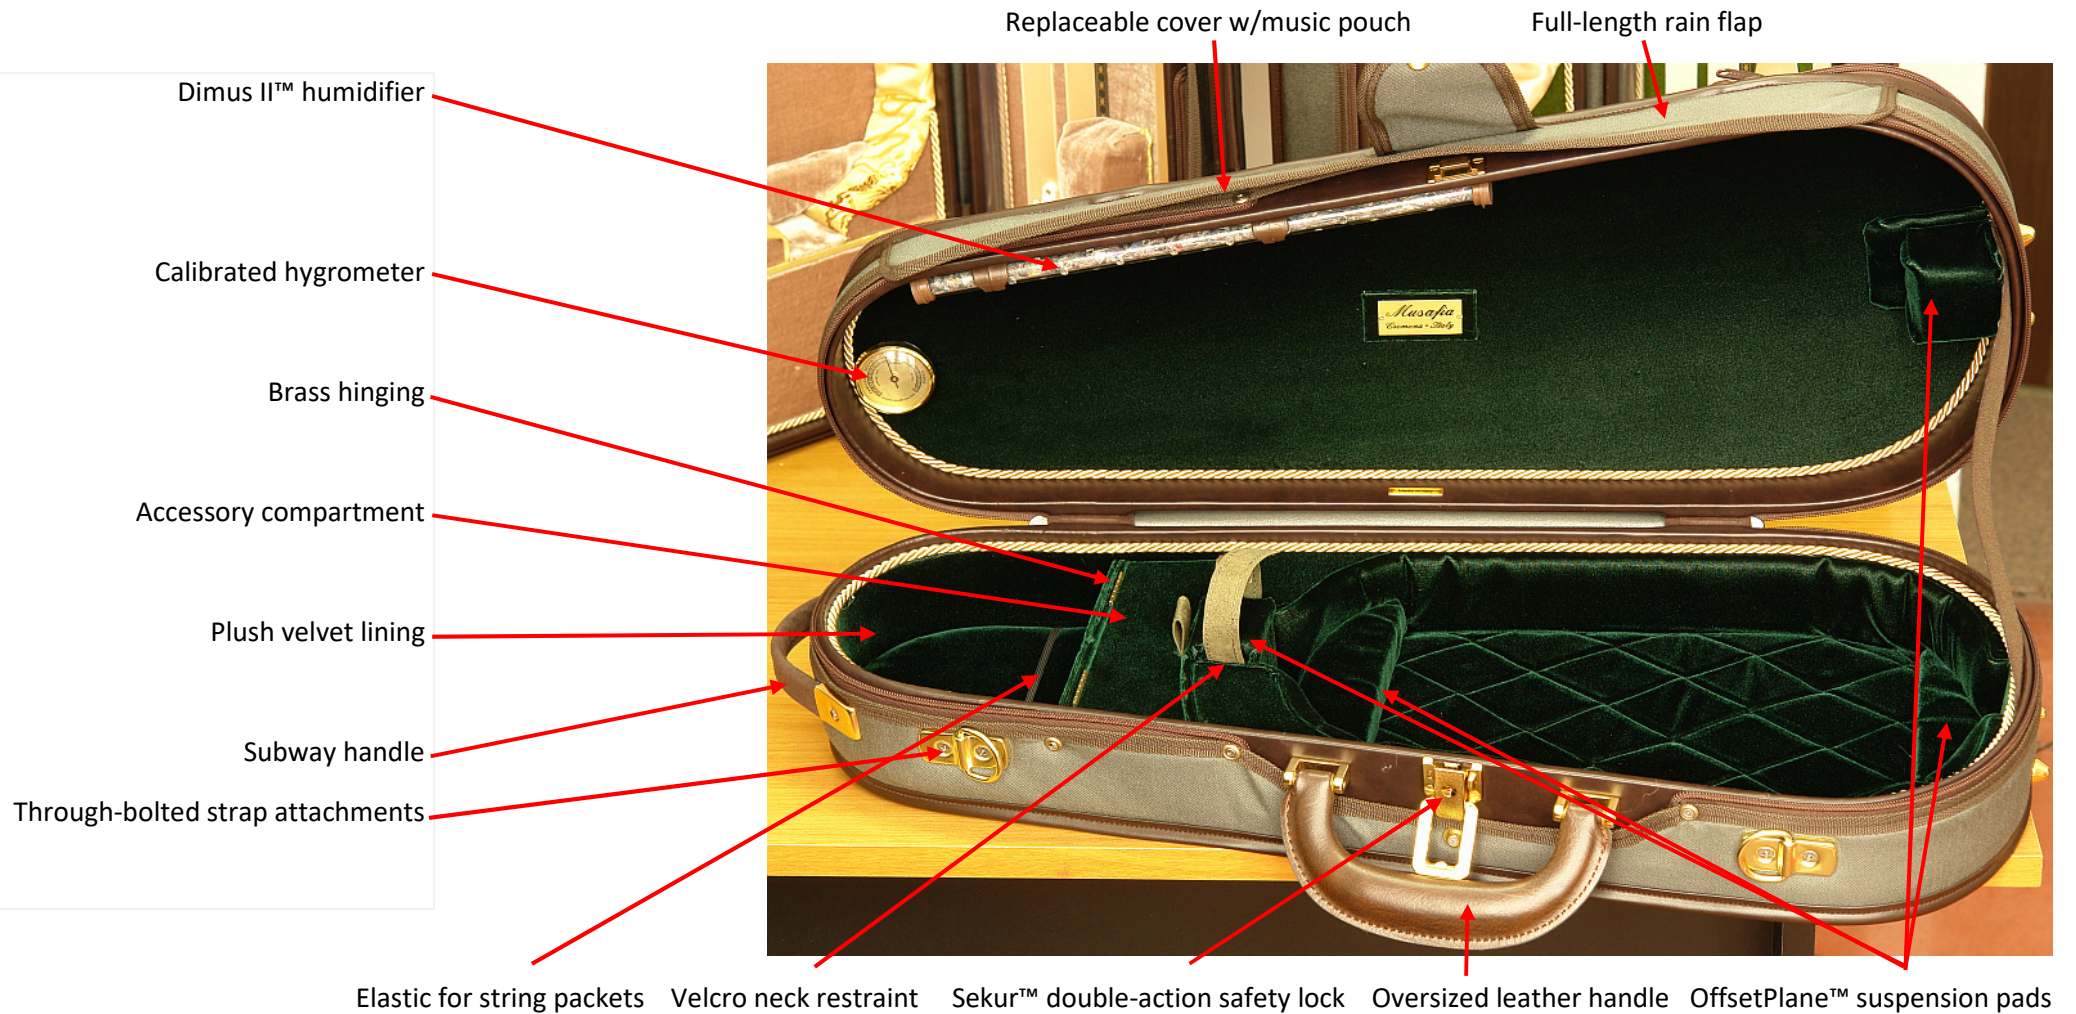

TECHNICAL FEATURES: LUXURY CLASSIC VERSATUS Dart Violin Case – model SV3011 - 2/2021

Case shell enhanced with **Kevlar**®

Not shown: set of two carrying straps for normal and back-pack use, pencil holders, through-bolted back-pack attachment, EnCase™ protection, padded underside.

SHELL DIMENSIONS: 65 x 25 x 13cm GUARANTEED WEIGHT +/- 5%: 2.1 Kg./ 4.6 lbs. ACCESSORY COMPARTMENT CAPACITY: 390 cm³

CONTENT LIMITATIONS: Max violin body length: 36.0cm Max violin body width: 20.8cm No bow accommodation (*accommodation optional for baroque bows up to 60,5cm in length*)