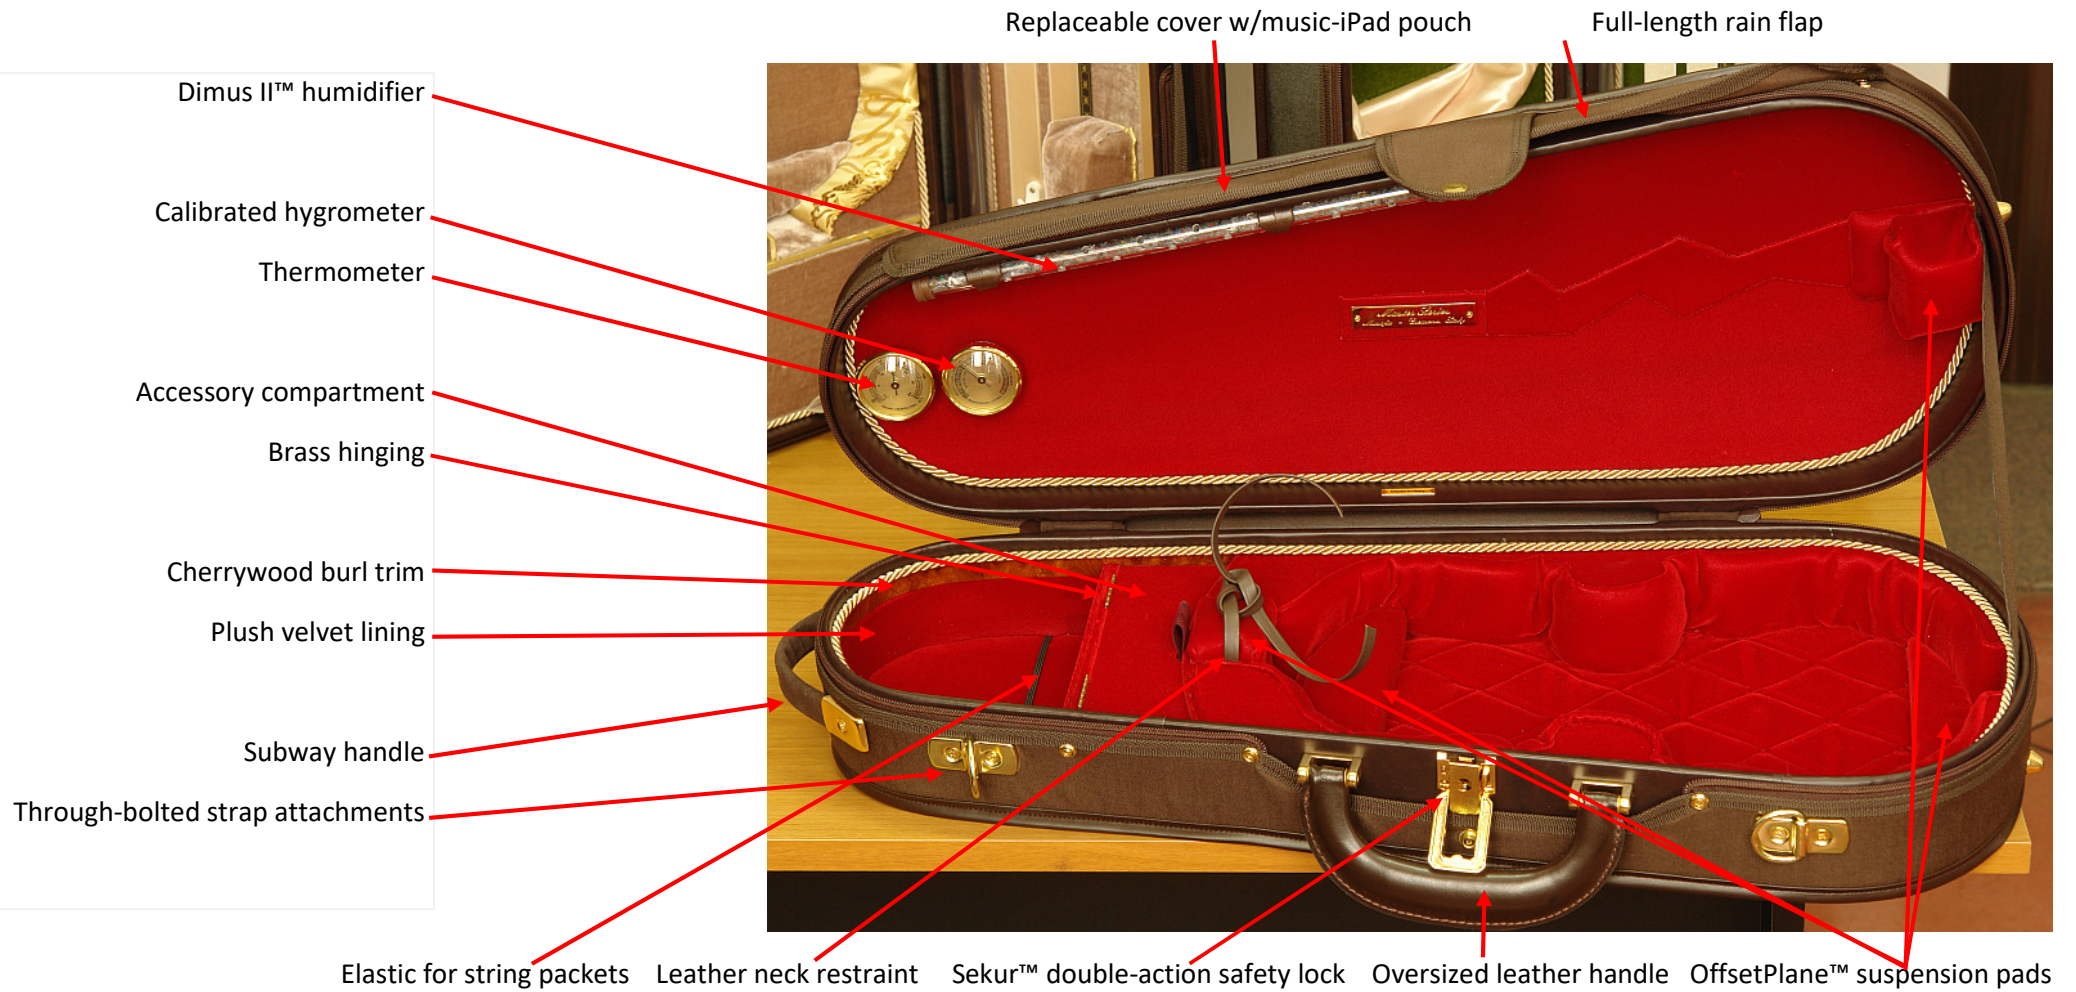

TECHNICAL FEATURES: MASTER SERIES CLASSIC VERSATUS Dart Violin Case – model SV4111 - 11/2021

Case shell fortified with **Kevlar**™

Not shown: set of two carrying straps for normal and back-pack use, pencil holders, through-bolted back-pack attachment, EnCase™ protection, padded underside.

SHELL DIMENSIONS: 65 x 25 x 13cm GUARANTEED WEIGHT +/- 5%: 2.1 Kg./ 4.6 lbs. ACCESSORY COMPARTMENT CAPACITY: 390 cm³ WATERPROOFING: Standard IP-64

CONTENT LIMITATIONS: Max violin body length: 36.0cm Max violin body width: 20.8cm No bow accommodation (*accommodation optional for baroque bows up to 60.5cm in length*)