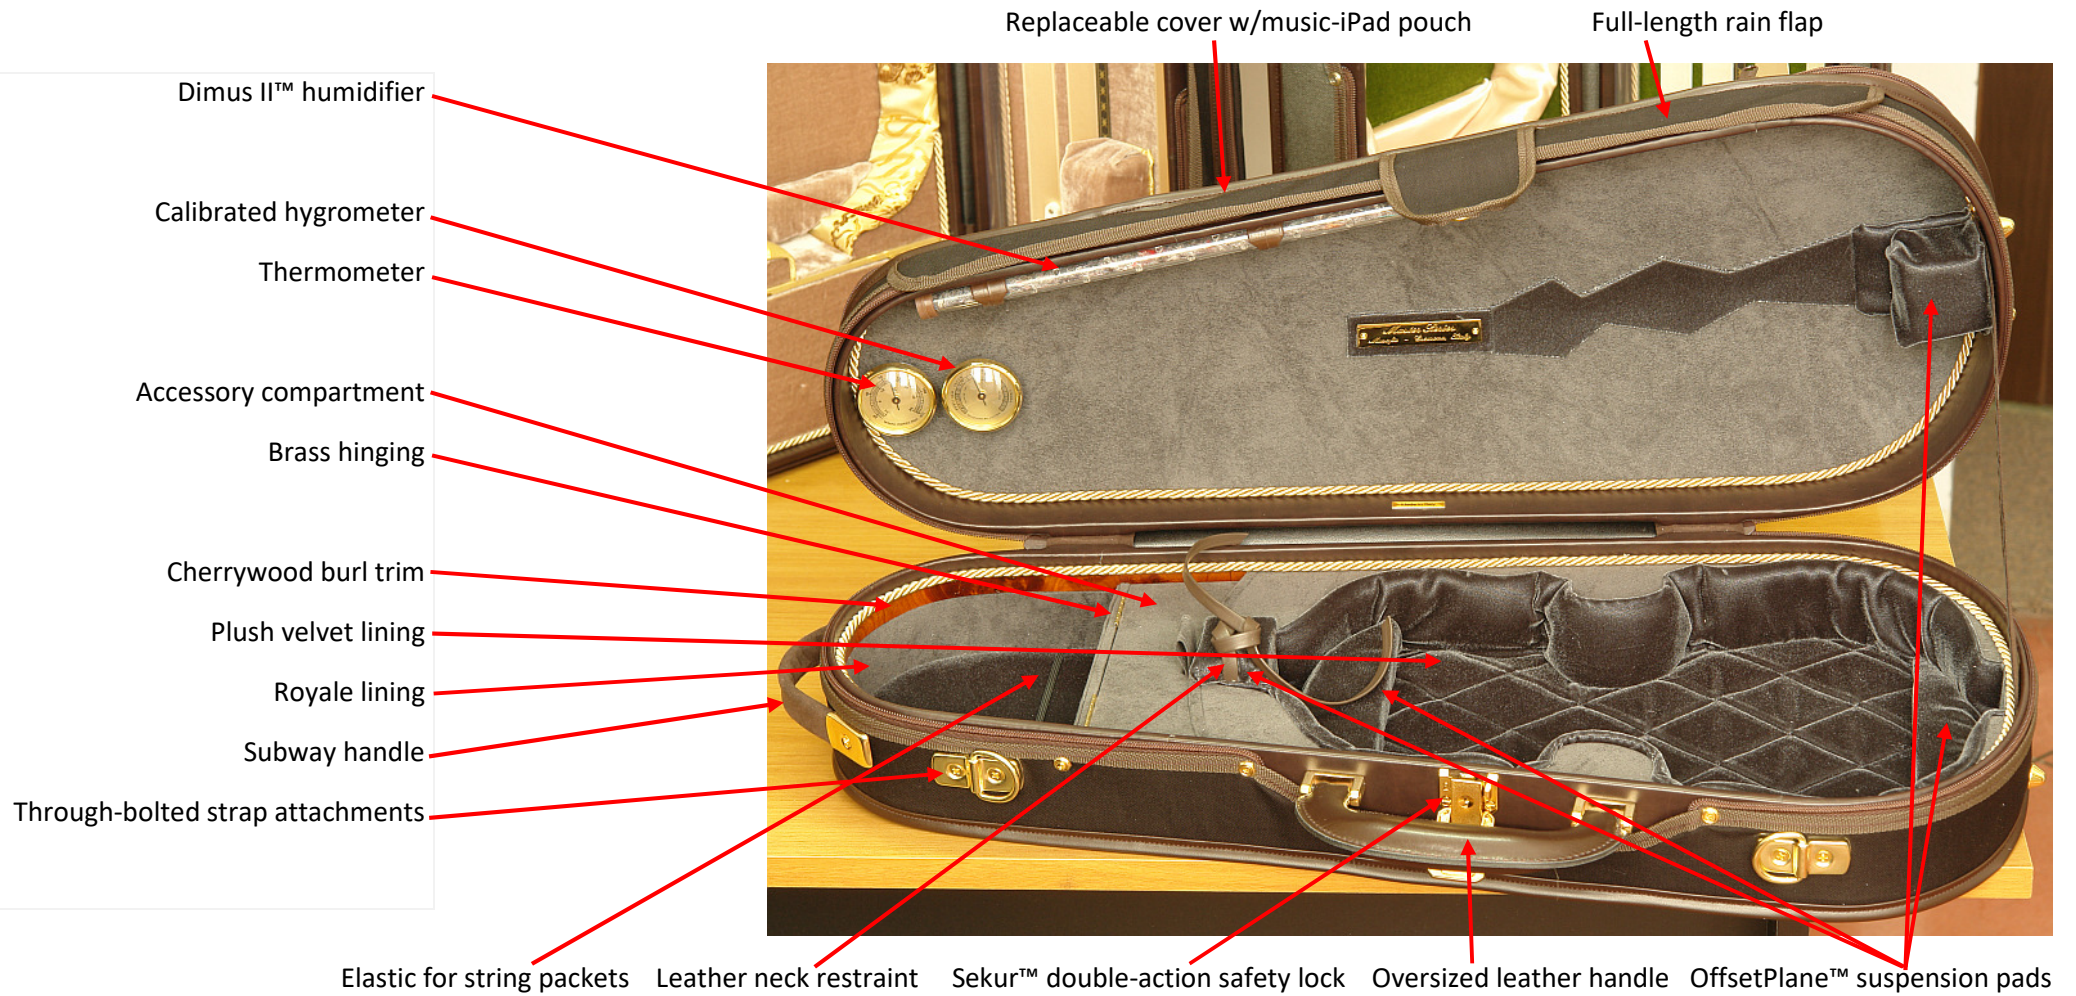

TECHNICAL FEATURES: MASTER SERIES EXCLUSIVE VERSATUS Dart Violin Case – model SV4111E - 11/2021

Case shell fortified with **Kevlar.**

Not shown: set of two carrying straps for normal and back-pack use, pencil holders, through-bolts back-pack attachment, EnCase™ protection, padded underside.

SHELL DIMENSIONS: 65 x 25 x 13cm GUARANTEED WEIGHT +/- 5%: 2.1 Kg./ 4.6 lbs. ACCESSORY COMPARTMENT CAPACITY: 390 cm³ WATERPROOFING: Standard IP-64

CONTENT LIMITATIONS: Max violin body length: 36.0cm Max violin body width: 20.8cm No bow accommodation (*accommodation optional for baroque bows up to 60,5cm in length*)