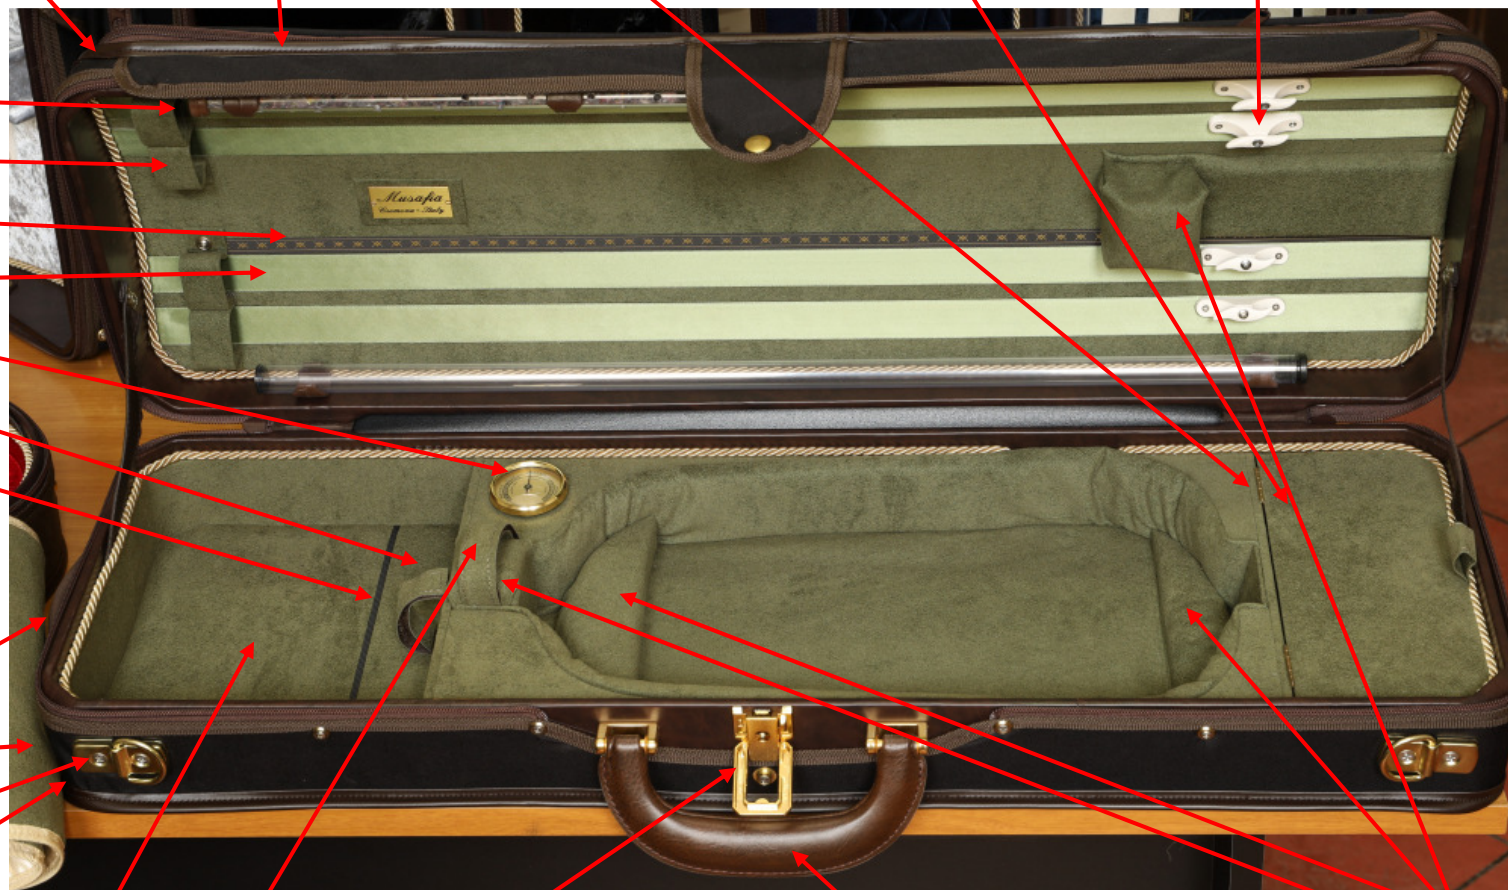

Dimus II™ humidifier

Soft bow tip holders (not plastic or metal)

Photo retaining ribbon

Color-keyed satin bow ribbons

Calibrated hygrometer

Velcro for shoulder rest

Elastic for string packets

Subway handle

Padded blanket

Through-bolted strap attachments

Thick reinforced shell corners

Royale™ lining

Neck restraint

Sekur™ double-action safety lock

Oversize leather handle

OffsetPlane™ suspension pads

Case shell enhanced with **Kevlar.**

Not shown: set of two carrying straps for normal and back-pack use, pencil holders, through-bolted back-pack attachment, padded underside.

SHELL DIMENSIONS: 76 x 23.5 x 13cm GUARANTEED WEIGHT +/- 5%: 2.5 Kg./ 5.5 lbs. ACCESSORY COMPARTMENT CAPACITY: 970 cm³

CONTENT LIMITATIONS: Max violin body length: 36.0cm* Max violin body width: 20.8cm Max bow length: 74.5cm

* can be adapted to longer length