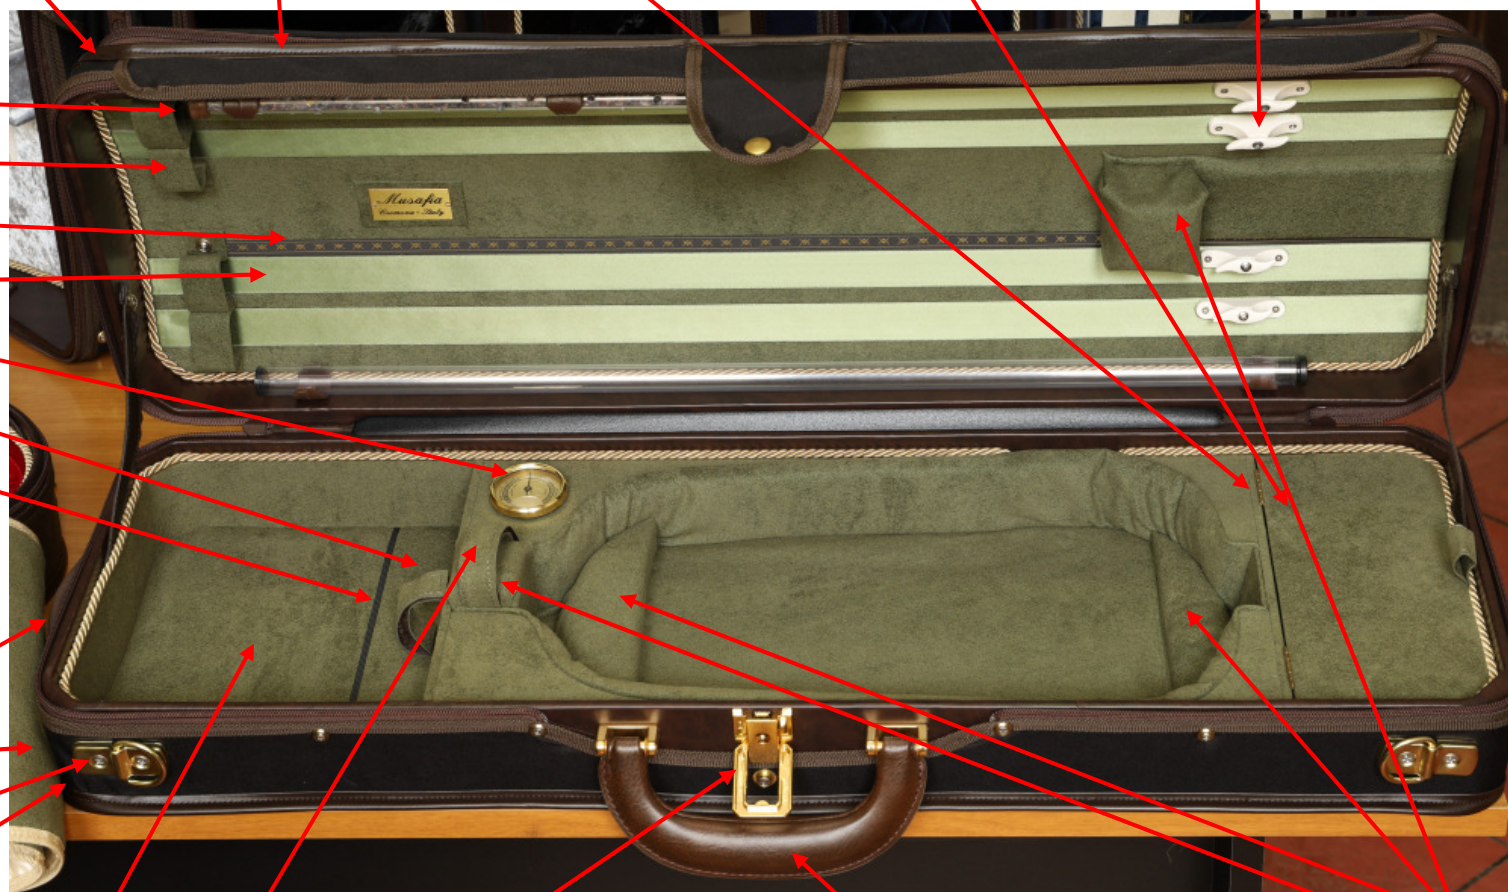

Dimus II™ humidifier

Soft bow tip holders (not plastic or metal)

Photo retaining ribbon

Color-keyed satin bow ribbons

Calibrated hygrometer

Velcro for shoulder rest

Elastic for string packets

Subway handle

Padded blanket

Through-bolted strap attachments

Thick reinforced shell corners

Royale™ lining

Neck restraint

Sekur™ double-action safety lock

Oversize leather handle

OffsetPlane™ suspension pads

Case shell enhanced with **Kevlar.**

Not shown: set of two carrying straps for normal and back-pack use, pencil holders, through-bolted back-pack attachment, padded underside.

SHELL DIMENSIONS: 76 x 23.5 x 13cm GUARANTEED WEIGHT +/- 5%: 2.5 Kg./ 5.5 lbs. ACCESSORY COMPARTMENT CAPACITY: 970 cm³ WATERPROOFING: Standard IP-64

CONTENT LIMITATIONS: Max violin body length: 36.0cm* Max violin body width: 20.8cm Max bow length: 74.5cm

* can be adapted to longer length