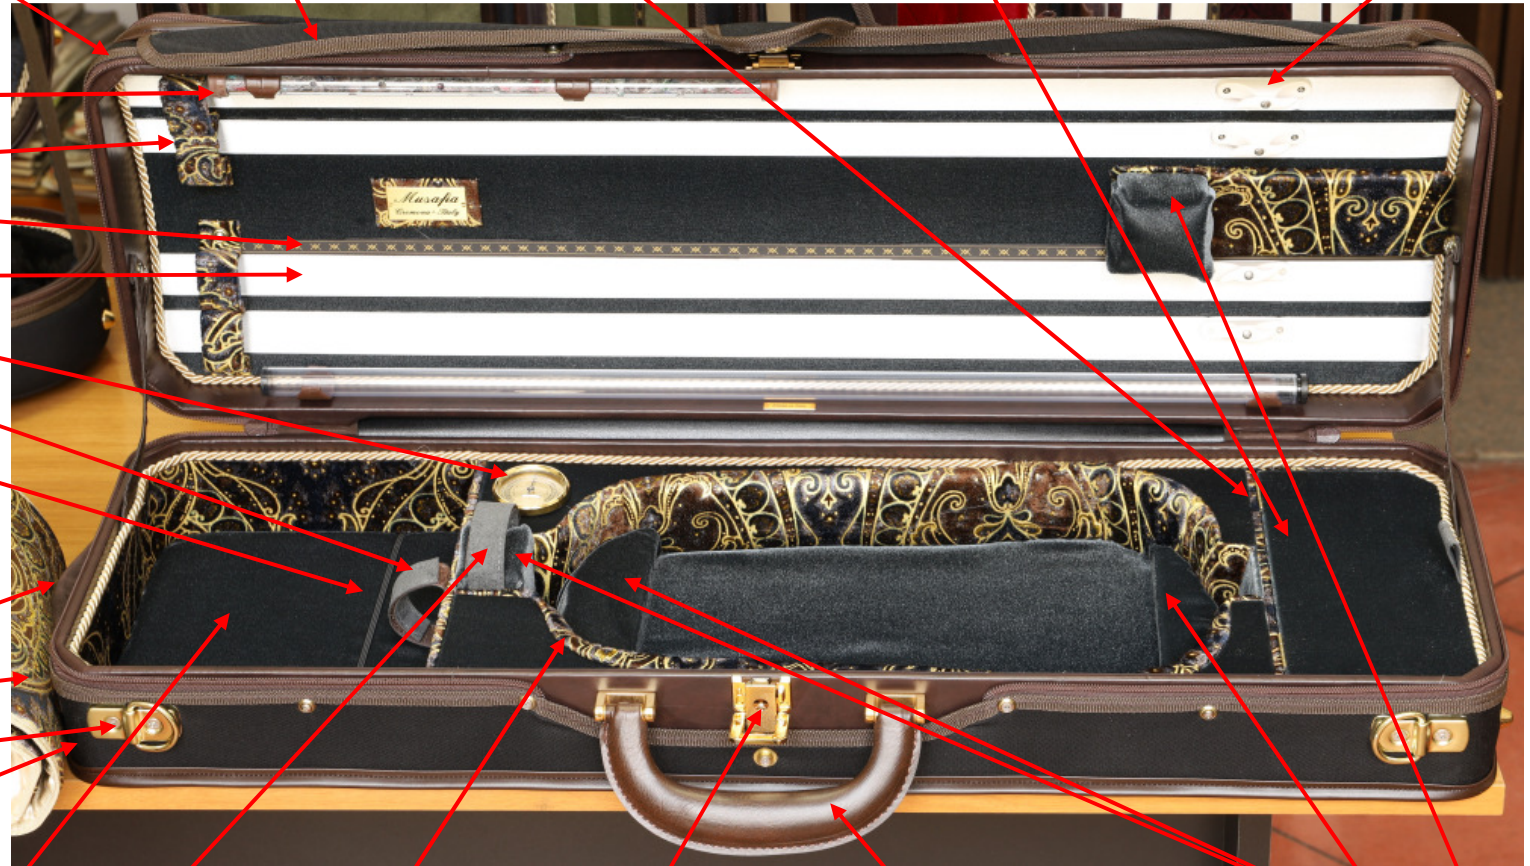

## TECHNICAL FEATURES: MOMENTUM 'Z' Rectangular Violin Case – model U2112Z - 2/2021

Replaceable cover with music pouch    Full length rain flap    Brass hinging    Large accessory compartment    SoftTouch™ patented bow spinners

Subway handle  
Padded blanket  
Through-bolted strap attachments  
Thick reinforced shell corners

Plush velvet lining    Neck restraint    Multicolor lining    Sekur™ double-action safety lock    Oversize leather handle    OffsetPlane™ suspension pads

Case shell enhanced with **Kevlar**

**Not shown: set of two carrying straps for normal and back-pack use, pencil holders, through-bolted back-pack attachment, padded underside.**

SHELL DIMENSIONS: 76 x 23.5 x 13cm    GUARANTEED WEIGHT +/- 5%: 2.5 Kg./ 5.5 lbs.    ACCESSORY COMPARTMENT CAPACITY: 970 cm<sup>3</sup>

CONTENT LIMITATIONS: Max violin body length: 36.0cm\*    Max violin body width: 20.8cm    Max bow length: 74.5cm    \* can be adapted to longer length