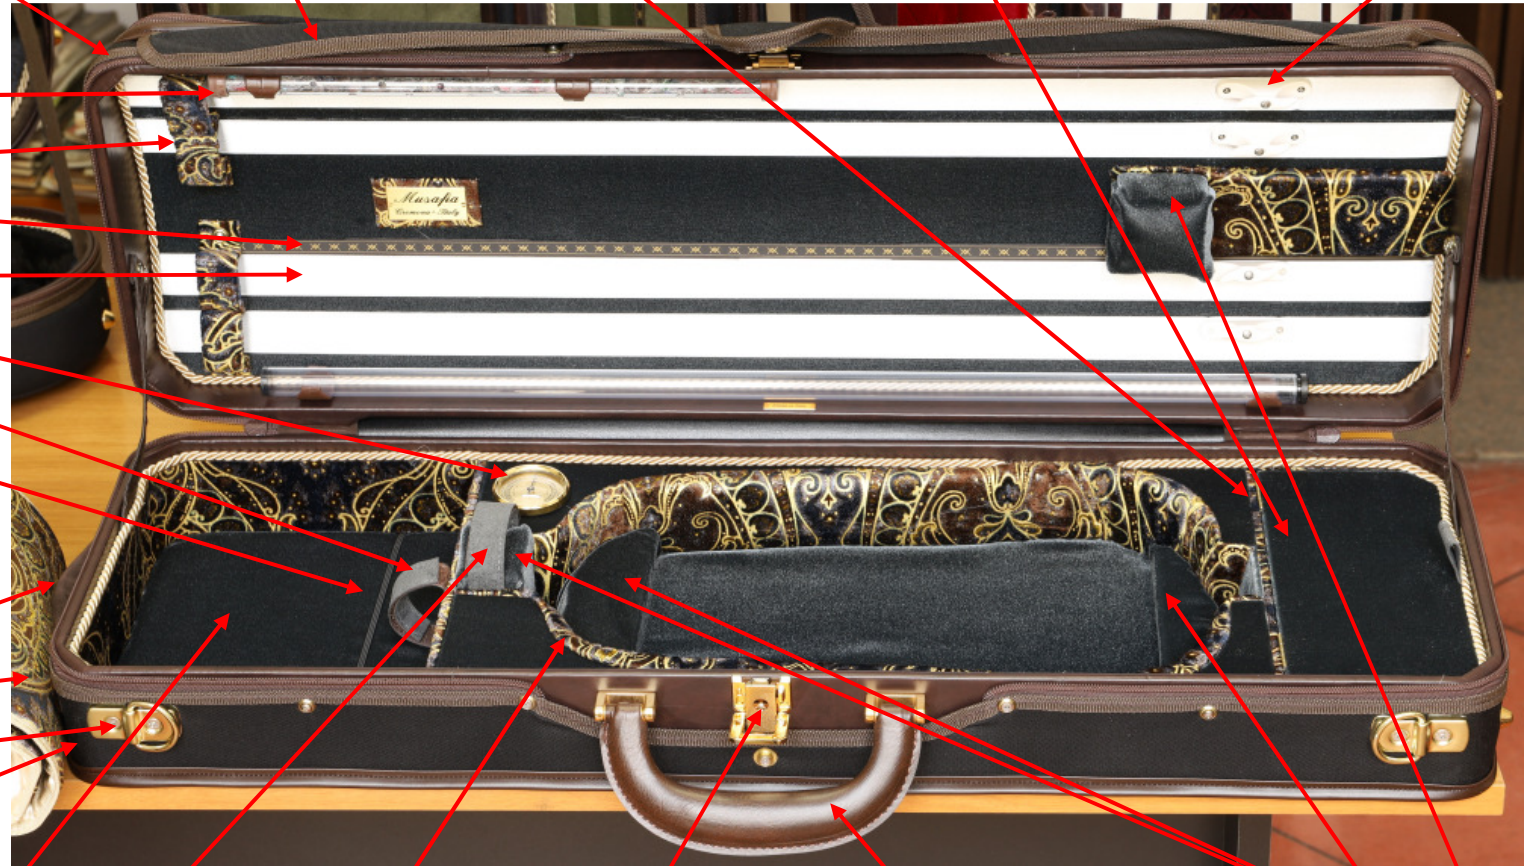

TECHNICAL FEATURES: MOMENTUM 'Z' Rectangular Violin Case – model U2112Z - 11/2021

Replaceable cover with music-iPad pouch Full length rain flap Brass hinging Large accessory compartment SoftTouch™ patented bow spinners

Dimus II™ humidifier
 Soft bow tip holders (not plastic or metal)
 Photo retaining ribbon
 Color-keyed satin bow ribbons
 Calibrated hygrometer
 Velcro for shoulder rest
 Elastic for string packets
 Subway handle
 Padded blanket
 Through-bolted strap attachments
 Thick reinforced shell corners

Plush velvet lining Neck restraint Multicolor lining Sekur™ double-action safety lock Oversize leather handle OffsetPlane™ suspension pads

Case shell enhanced with **Kevlar**™

Not shown: set of two carrying straps for normal and back-pack use, pencil holders, through-bolted back-pack attachment, padded underside.

SHELL DIMENSIONS: 76 x 23.5 x 13cm GUARANTEED WEIGHT +/- 5%: 2.5 Kg./ 5.5 lbs. ACCESSORY COMPARTMENT CAPACITY: 970 cm³ WATERPROOFING: Standard IP-64

CONTENT LIMITATIONS: Max violin body length: 36.0cm* Max violin body width: 20.8cm Max bow length: 74.5cm * can be adapted to longer length