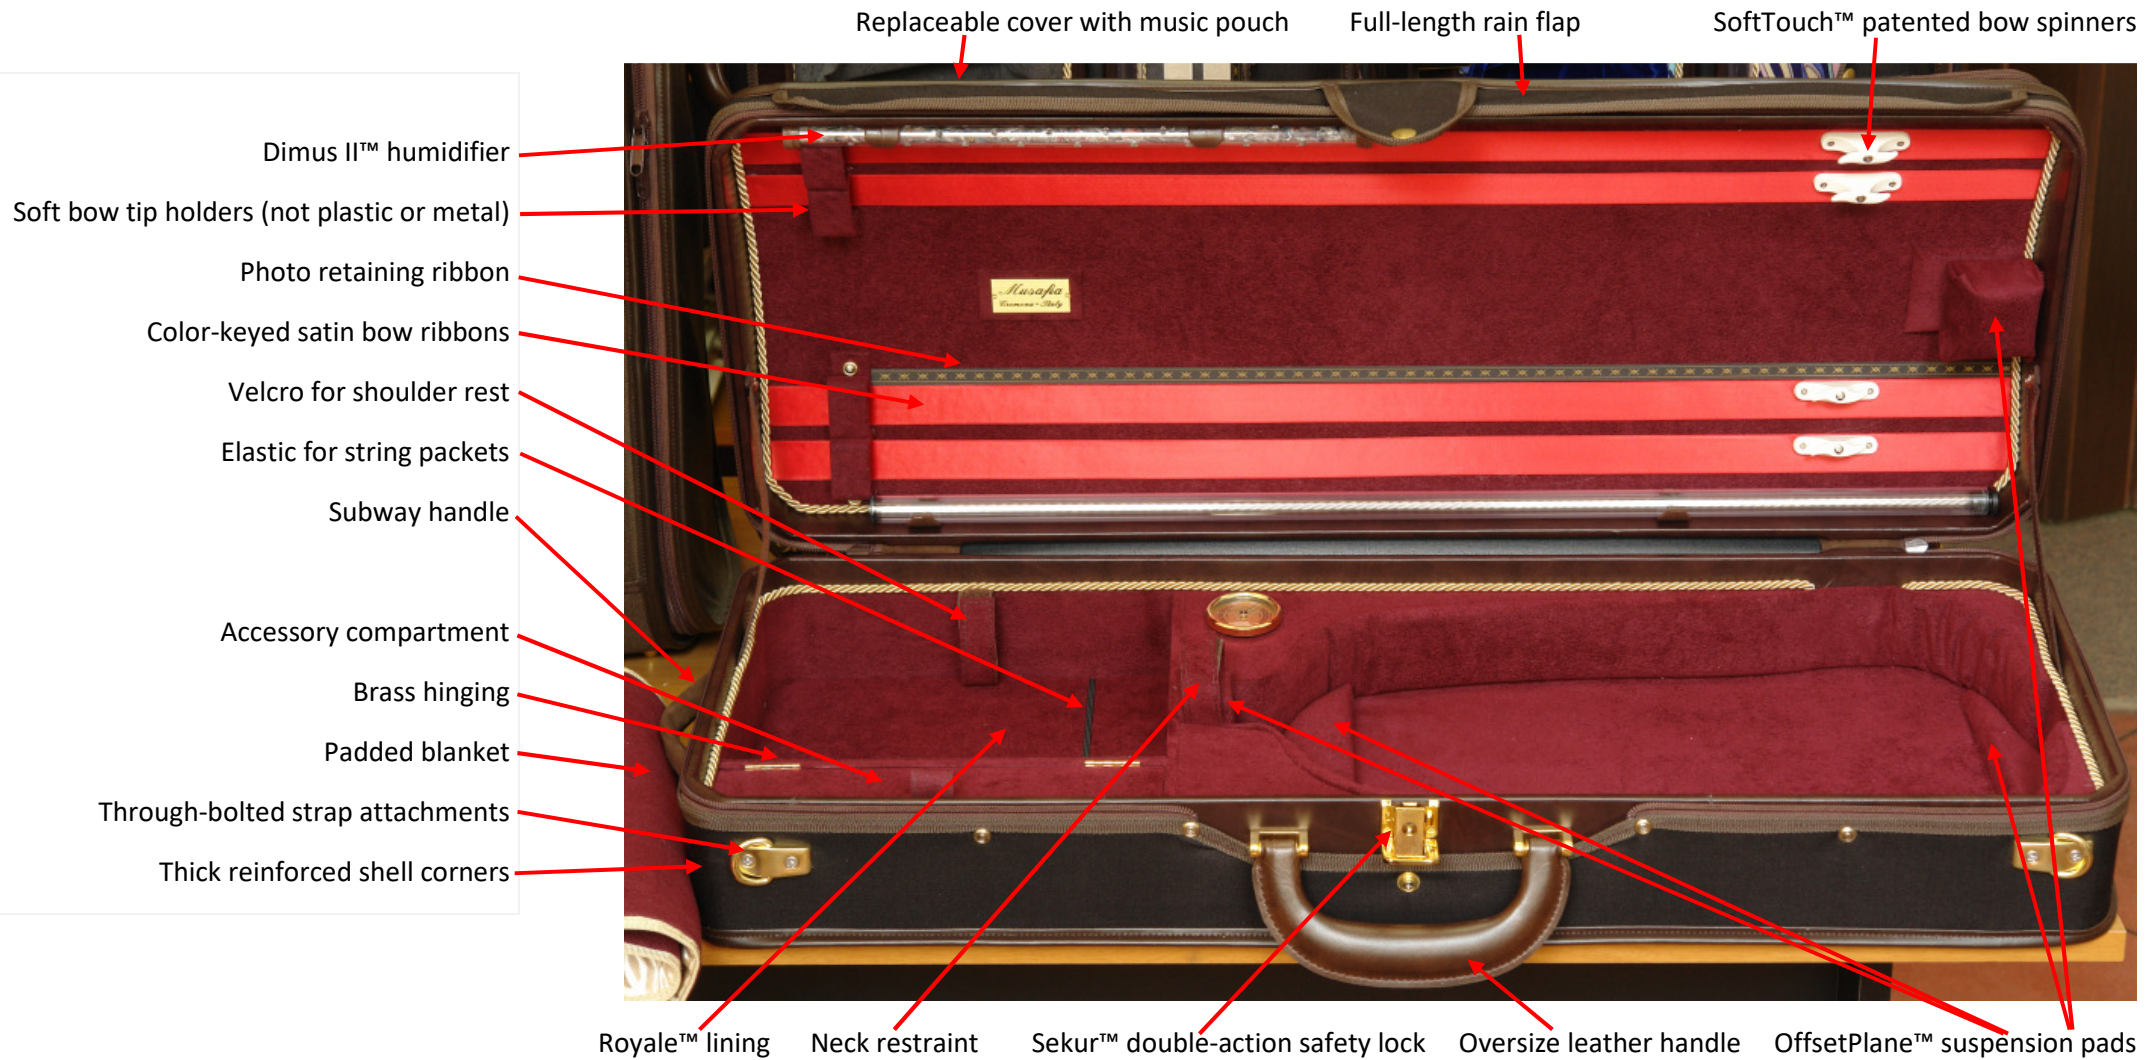

TECHNICAL FEATURES: MOMENTUM Rectangular Viola Case – model U2122R - 2/2021

Case shell enhanced with **Kevlar**®

Not shown: set of two carrying straps for normal and back-pack use, pencil holders, through-bolted back-pack attachment, padded underside.

SHELL DIMENSIONS: 77 x 28 x 14cm GUARANTEED WEIGHT +/- 8% (depends on viola size): 3.0 Kg./ 6.6 lbs. ACCESSORY COMPARTMENT CAPACITY: 820 cm³

CONTENT LIMITATIONS: Max viola body length: 42.0cm Max viola body width: 25.8cm Max total instrument height: 12.0cm* Max bow length: 75.0cm * can be adapted higher