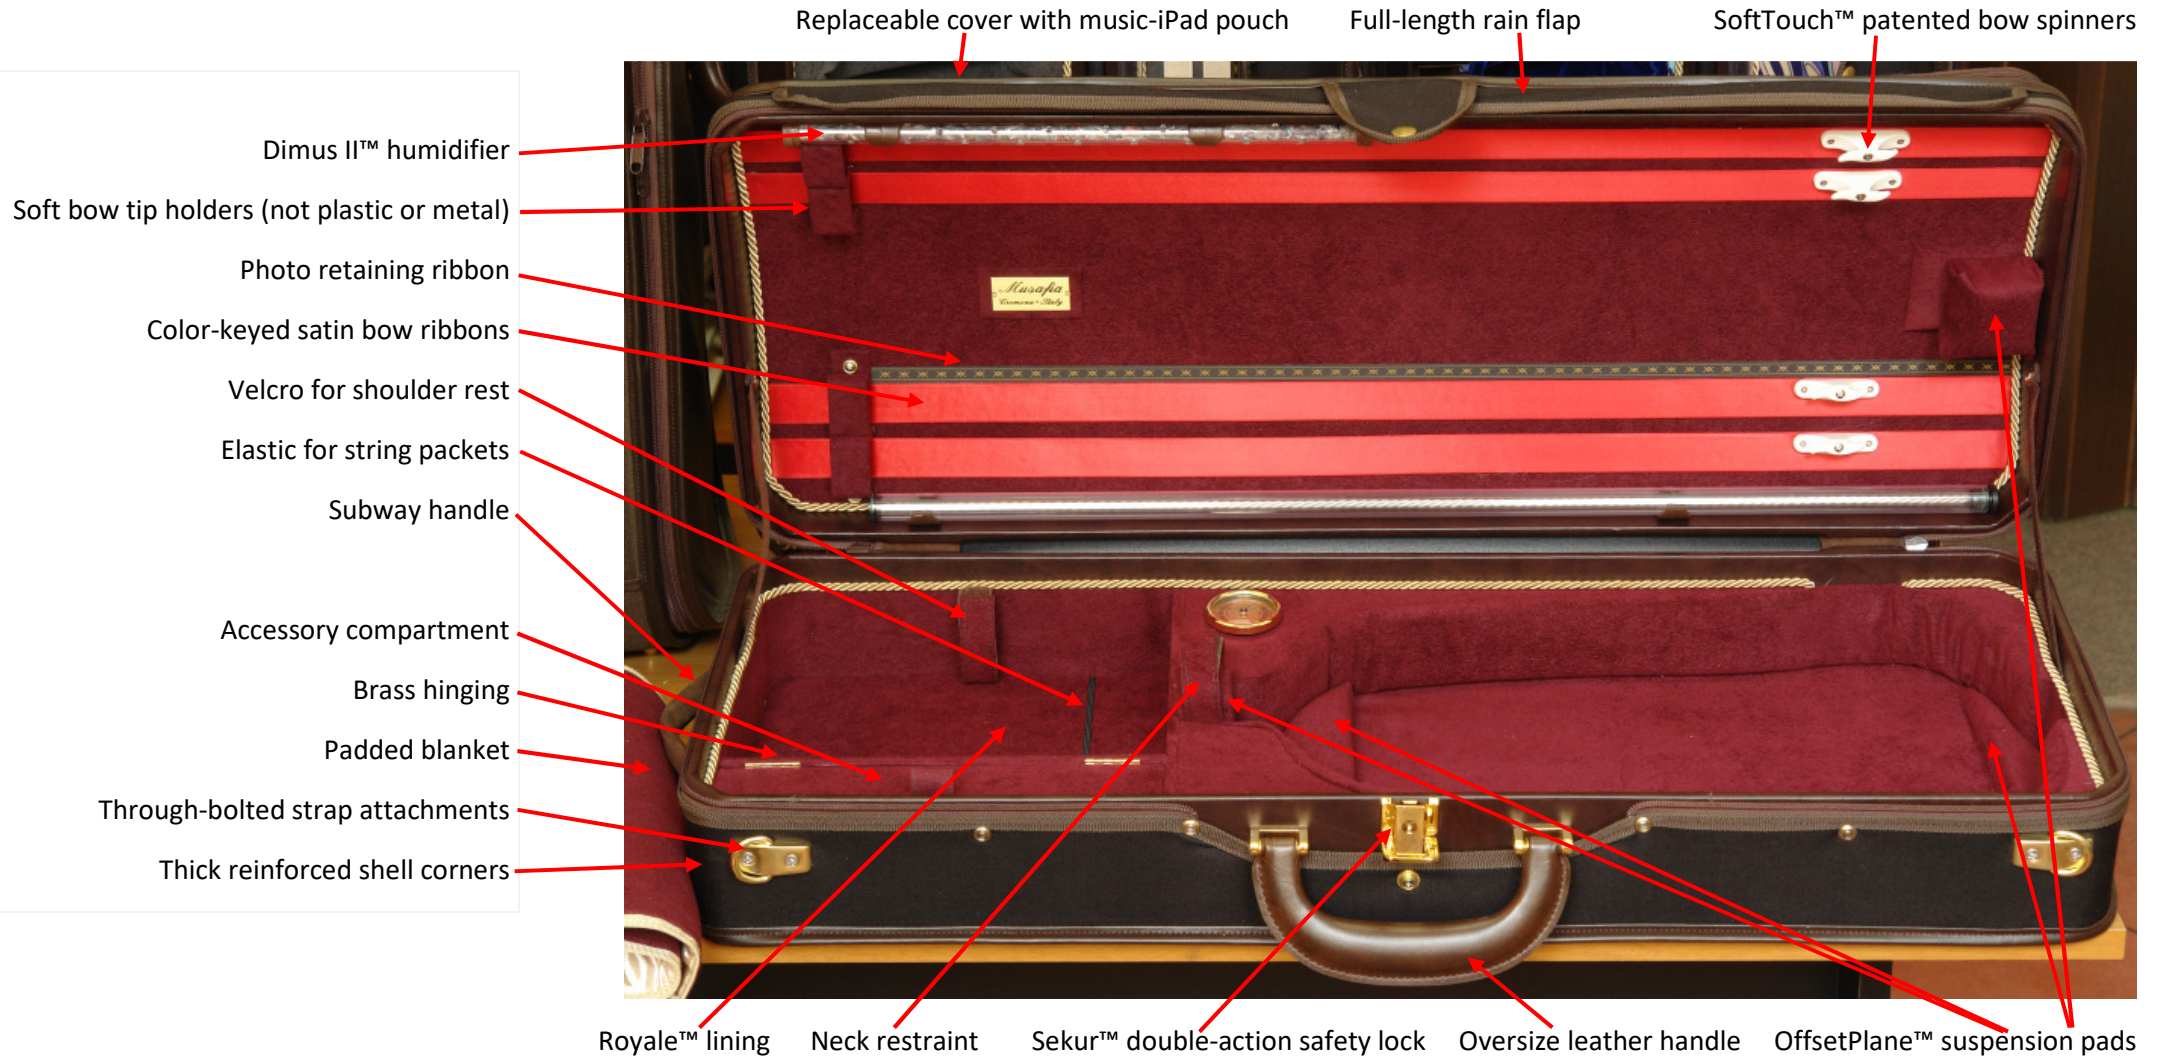

TECHNICAL FEATURES: MOMENTUM Rectangular Viola Case – model U2122R - 11/2021

Case shell enhanced with **Kevlar**®

Not shown: set of two carrying straps for normal and back-pack use, pencil holders, through-bolted back-pack attachment, padded underside.

SHELL DIMENSIONS: 77 x 28 x 14cm GUARANTEED WEIGHT +/- 10% (depends on viola size): 3.0 Kg./ 6.6 lbs. ACCESSORY COMPARTMENT CAPACITY: 820 cm³ WATERPROOFING: Standard IP-64 CONTENT LIMITATIONS: Max viola body length: 42.0cm Max viola body width: 25.8cm Max instrument height: 12.0cm* Max bow length: 75.0cm * can be adapted higher