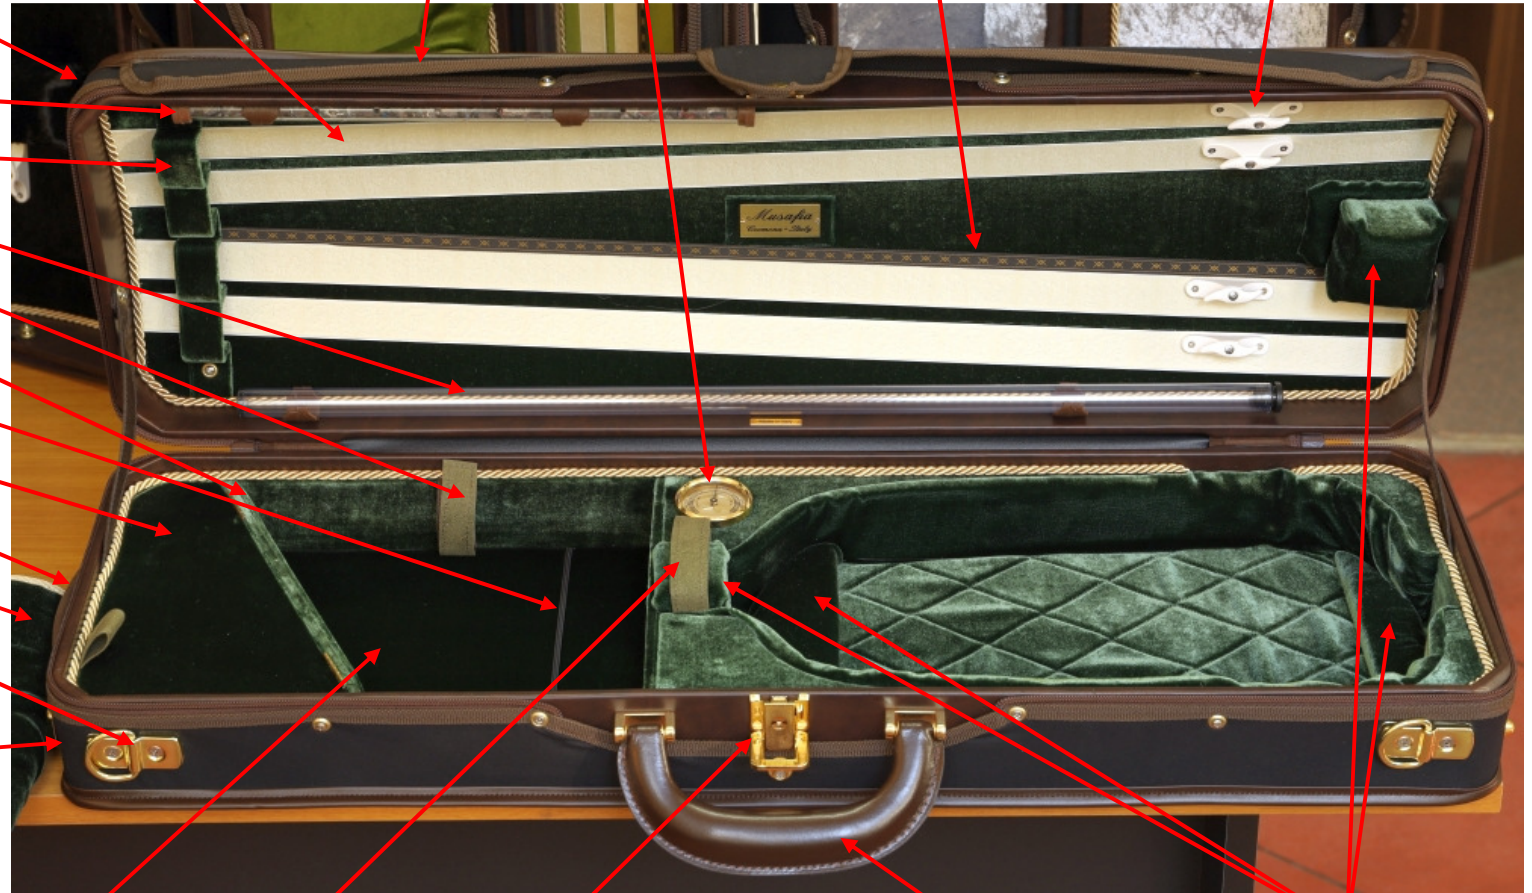

# TECHNICAL FEATURES: LUXURY ULTRALIGHT ALISEA Rectangular Violin Case – model U3012L - 3/2022

Replaceable cover w/music-iPad pouch   Rosin-resistant bow ribbons   Full length rainflap   Calibrated hygrometer   Photo retaining ribbon   SoftTouch™ patented bow spinners

SuperSilk™ Velvet plush   Neck restraint   Sekur™ double-action safety lock   Oversized leather handle   OffsetPlane™ suspension pads

Case shell enhanced with **Kevlar**®

**Not shown: set of two carrying straps for normal and back-pack use, pencil holders, through-bolted back-pack attachment, padded underside**

SHELL DIMENSIONS: 76 x 23.5 x 13cm   GUARANTEED WEIGHT +/- 5%: 2.5 Kg./ 5.5 lbs.   ACCESSORY COMPARTMENT CAPACITY: 1,050 cm<sup>3</sup>   WATERPROOFING: Standard IP-64

CONTENT LIMITATIONS: Max violin body length: 36.0cm   Max violin body width: 20.8cm   Max bow length: 75.0cm